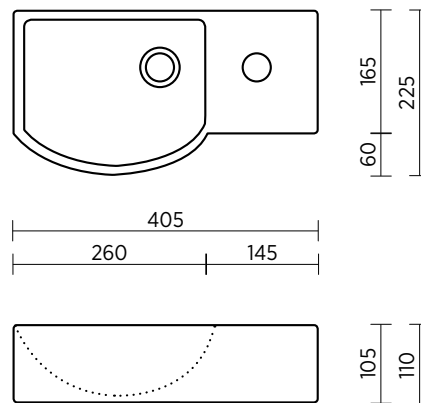

## Super-compact wall basin

ORDER CODE	191086	tap landing on right
	191022	tap landing on left
TAPHOLE	1 taphole	
WASTE	Suits 32 mm waste.	
OVERFLOW	Has overflow.	
MATERIAL	Vitreous china.	
FINISH	Gloss.	
COLOUR	White.	
FIXING	Use silicone sealant. Do not use epoxy type adhesives.	

### Please note

- All measurements are in millimetres.
- Dimensions are nominal and subject to normal ceramic manufacturing variations of  $\pm 5$ mm.
- Fixing: Use silicone sealant. DO NOT USE EPOXY TYPE ADHESIVES.
- Always use the actual basin to verify cutout.
- Specifications may vary without notice as part of our continuous improvement practices.
- Clean with a damp cloth. Do not use abrasive cleaners, liquids or pastes.